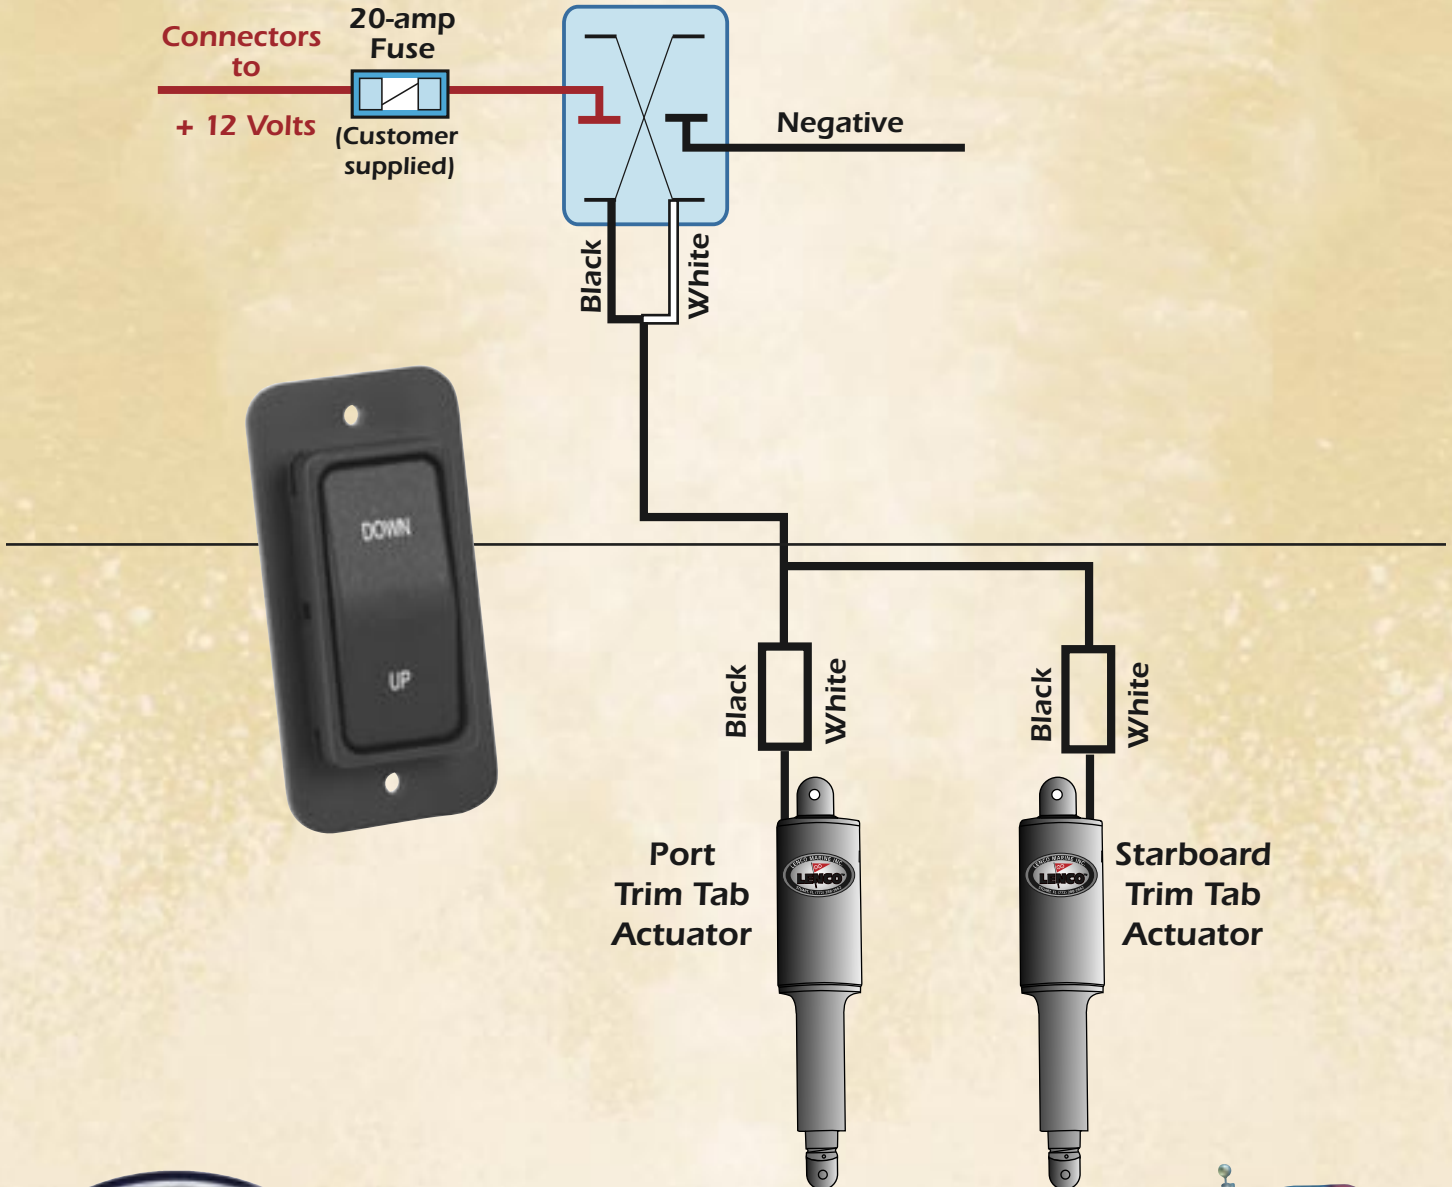

# ELECTRIC Lenco Drive 164

## Wiring Diagram Part #125 Single Rocker Switch

Rocker Switch view from back

**We make the best boats better!™**

Lenco Marine, Inc.

4700 Municipal Court ▪ Stuart, Florida 34997 ▪ [www.lencomarine.com](http://www.lencomarine.com)