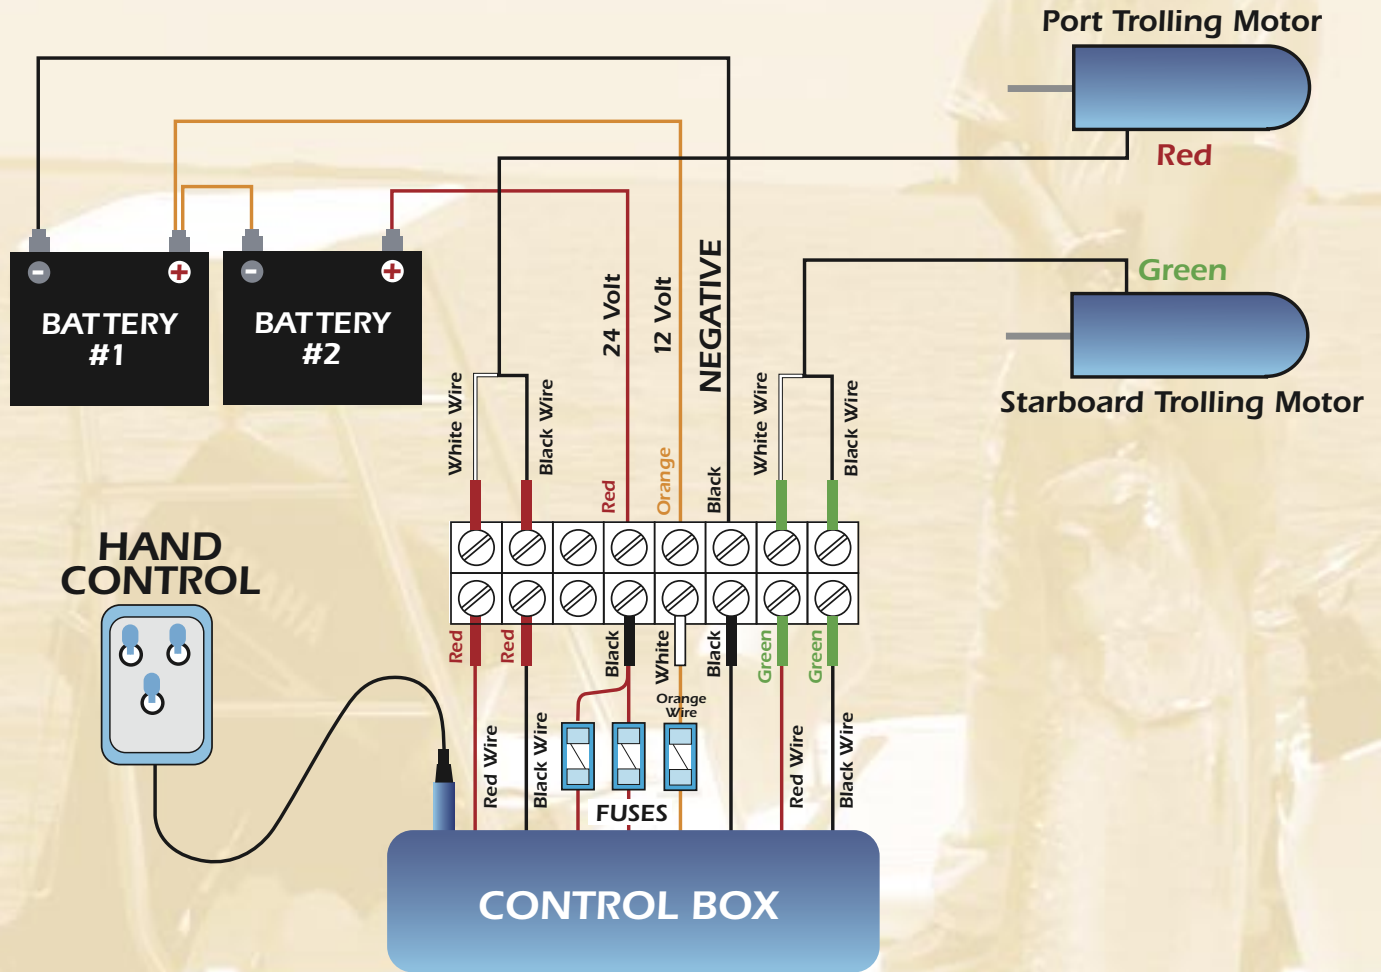

ELECTRIC Troll'n Tabs

Analog Hand Control Wiring Diagram Part #TNTHC

© Lenco Marine, Inc. 2004

We make the best boats better!™
Lenco Marine, Inc.

4700 Municipal Court ■ Stuart, Florida 34997 ■ www.lencomarine.com